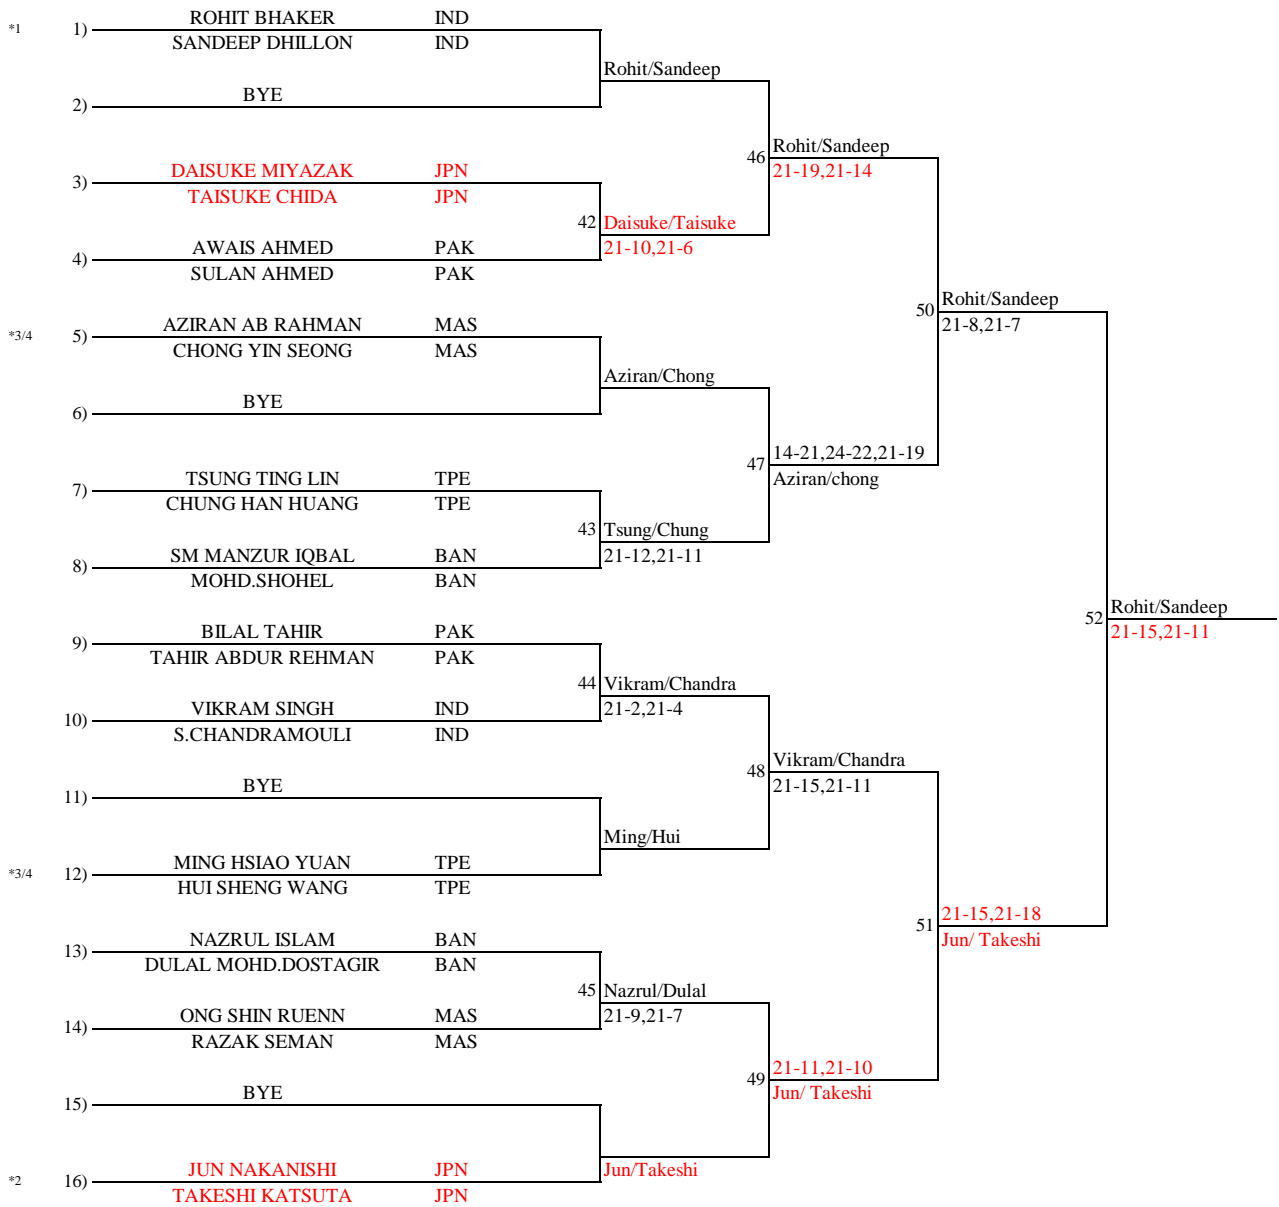

DOUBLES EVENT :MEN DOUBLES

(12 Entries)

3rd/4th PLACE: M.NO-53

Vikram/Chandra IND bt. Aziran / Chong MAS - 21-17, 13-21, 21-16

TULSI DUREJA
REFEREE

RAJIV MEHTA
Dy.REFEREE