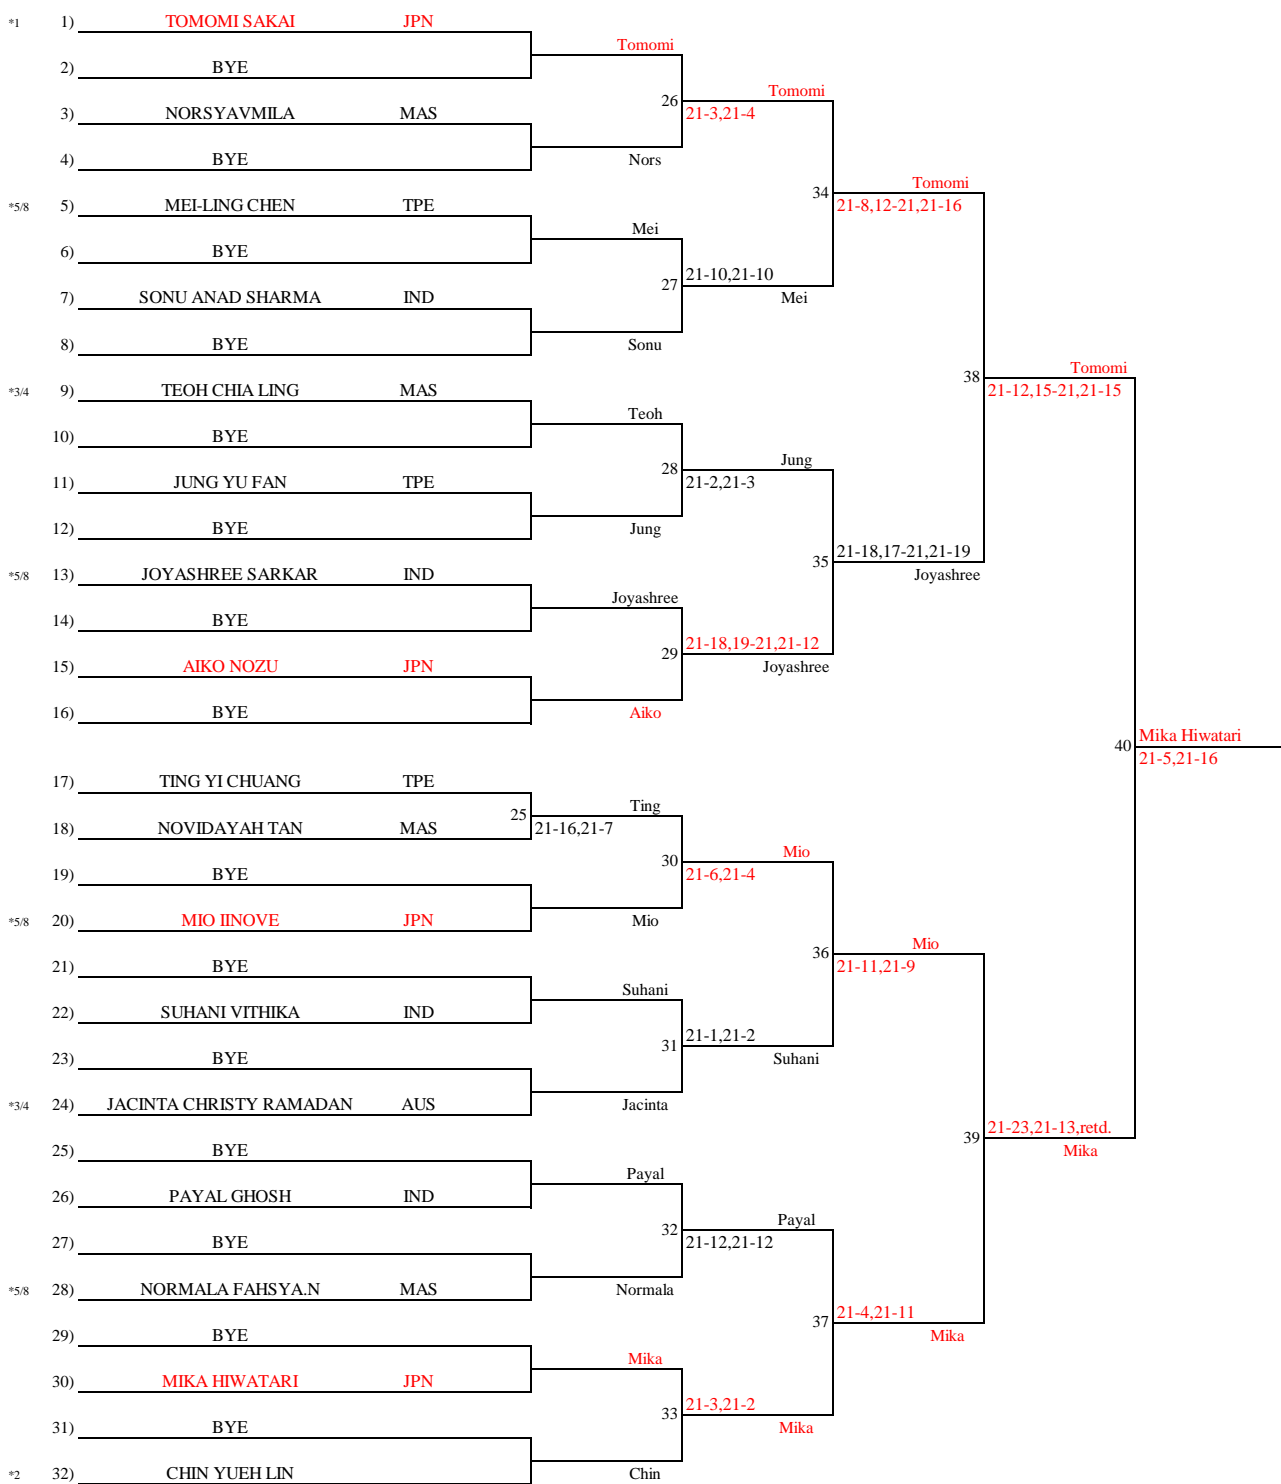

2nd Asia Pacific Deaf Badminton Championships 2006

SINGLES EVENT :Women Singles

(17 Entries)

Mio Inoue-JPN bt. Joyashree Sarkar IND 21-12,21-8
3/4 PLACE M.NO.41

TULSI DUREJA
REFEREE

RAJIV MEHTA
Dy.REFEREE