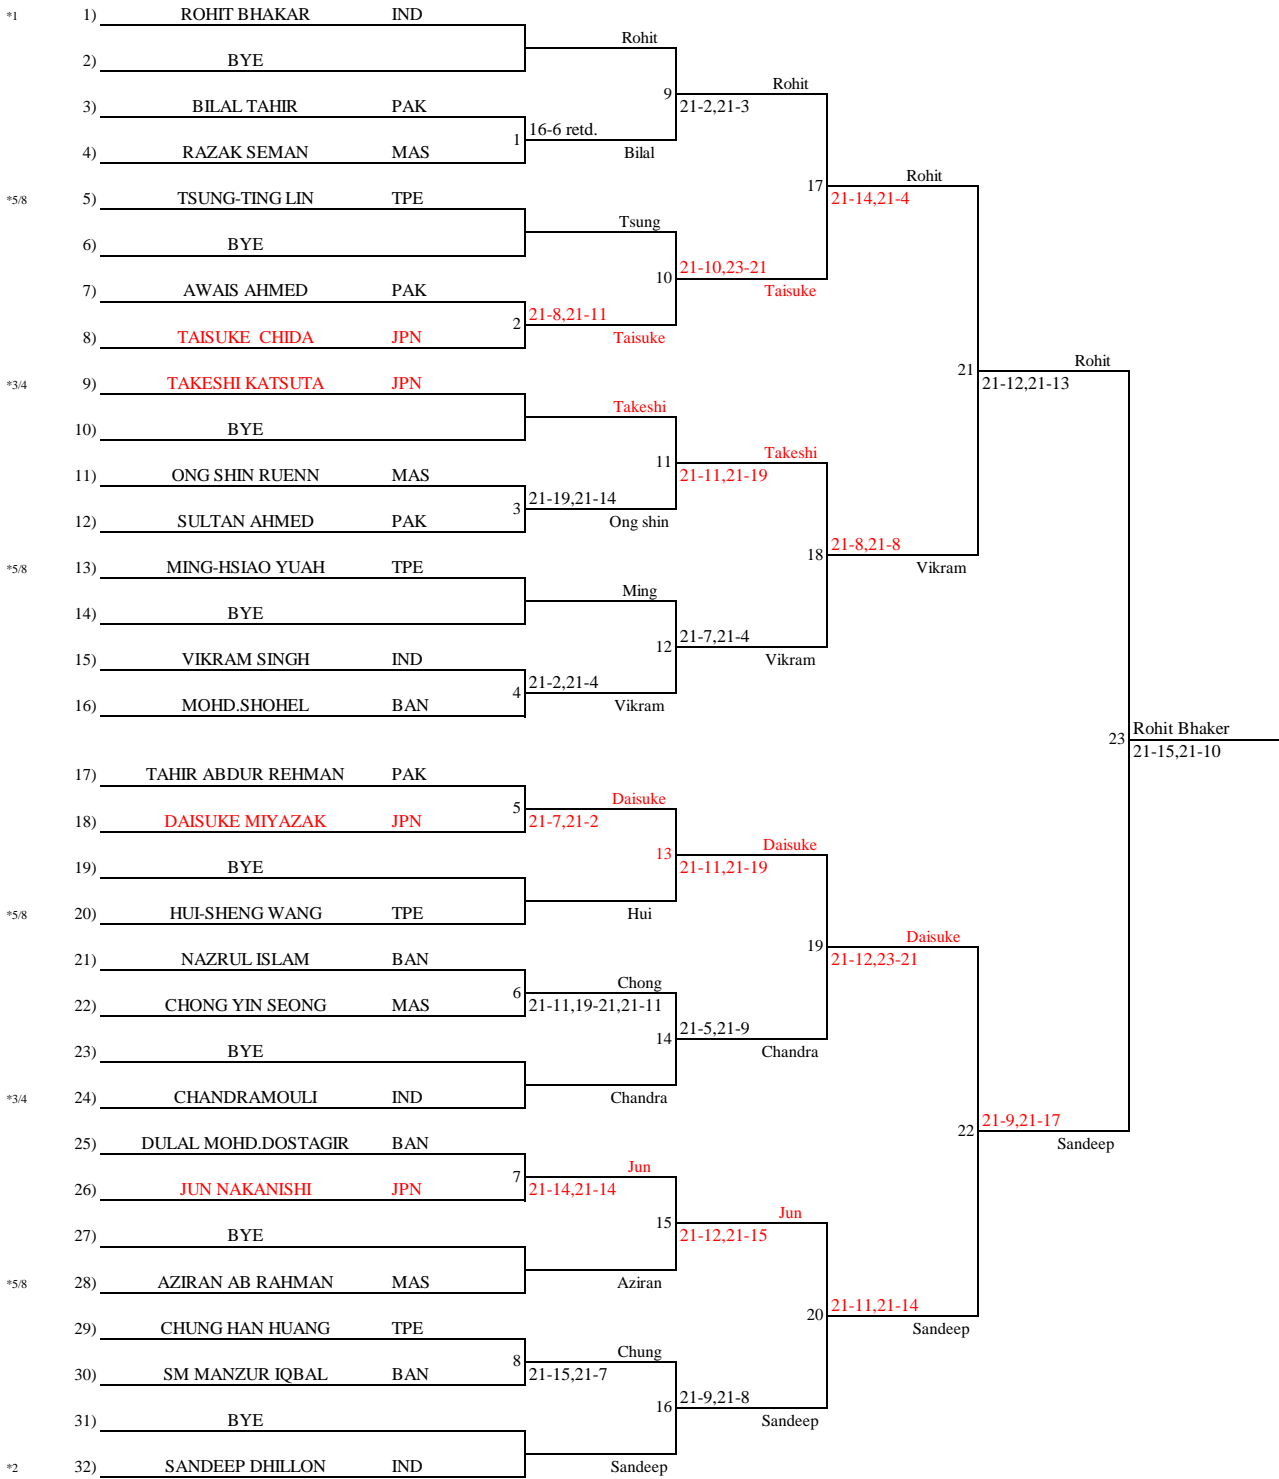

2nd Asia Pacific Deaf Badminton Championships 2006

SINGLES EVENT :Men Singles

(24 Entries)

Vikram Singh-IND bt. Daisuke Miyazak-JPN 21-7,21-18
3/4 PLACE M.NO.24

TULSI DUREJA
REFEREE

RAJIV MEHTA
Dy.REFEREE

2nd Asia Pacific Deaf Badminton Championships 2006